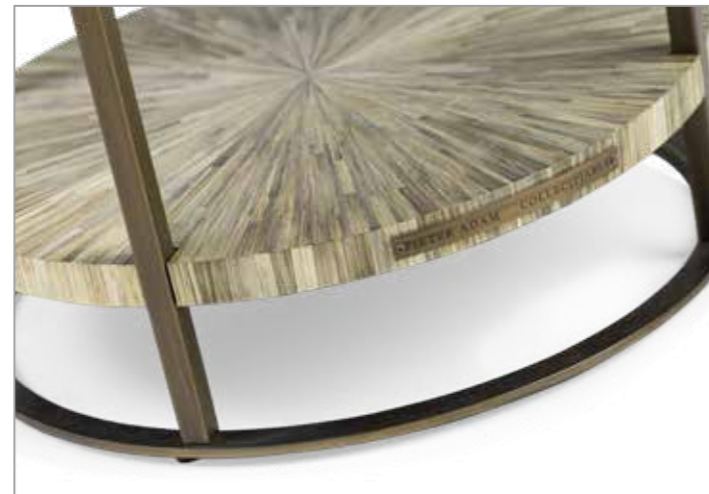

Itemnr: **FPA 504**
Model: Collec(t)able end table with tray
Material: Iron, straw, glass
Dimensions: 70 x 70 x H45 cm
Finishes: **Antique silver**, Antique gold

*Other patterns and materials for table tops on request.

Itemnr: **FPA 506**
Model: Collec(t)able high square pillar
Material: Iron, straw, glass
Dimensions: 30 x 30 x H120 cm
Finishes: **Antique silver**, Antique gold

*Other patterns and materials for table tops on request.

Itemnr: **FPA 509**
 Model: Collec(t)able round side table
 Material: Iron, selenite, straw
 Dimensions: Ø60 x H60 cm
 Finishes: Antique silver, **Antique gold**

*Other patterns and materials for table tops on request.